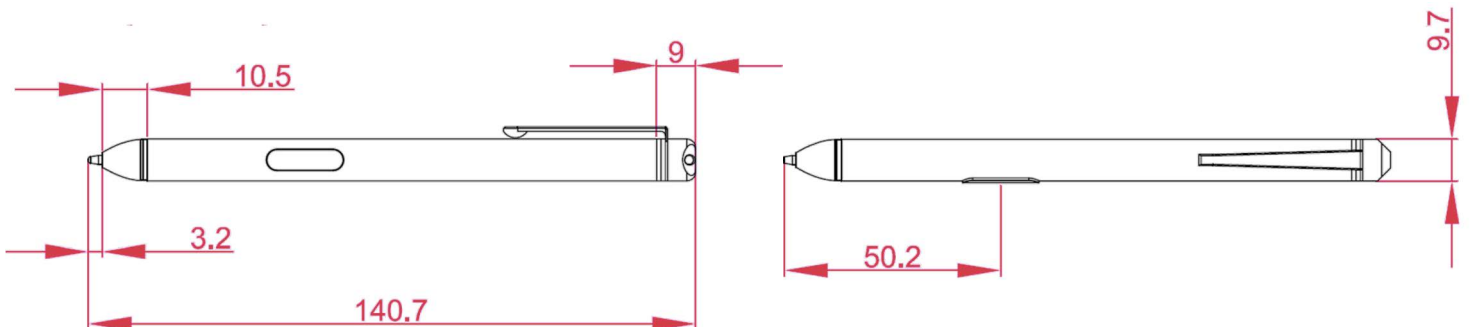

Product name	Capacitive Touch Stylus
Article code / EAN number	FTCAPSTYLUS / 6920734091065

Operation / Mechanical	
Operating Temperature (°C)	0 ~ 50
Storage Temperature (°C)	-30 ~ 70
Net weight (kg)	0.75
Gross weight (kg)	1.50 (incl. cartonage)
Housing material	Rubber and Aluminum
Stylus Dimension (cm) L x D	14.07 x 0.97
Pen Diameter (cm)	0.20
OS supported	Windows XP Tablet, Vista, Win 7/8/10, Linux, Android

Range of Application	
faytech flat	

Technical Details	
Technology	Active Capacitive Coupled
Working Frequencies (KHz)	90~250, Freq. Hopping Supported
Pressure Level	256~1024 Levels
Side Buttons	2 (Eraser, Barrel)
Active Tip Force (g)	5~25
Maximum Tip Force (g)	400
Minimum Typical Report Rate (Hz)	133
Typical Accuracy (mm)	≤ ±1
Jitter (mm)	≤ ±1

Power	
Power Supply	1x AAAA battery, 0.9V~1.8V (Replaceable, not included)
Active power consumption (mA)	0.70 - 3.00
Sleeping power consumption (mA)	0.30
Suspended power consumption (µA)	20