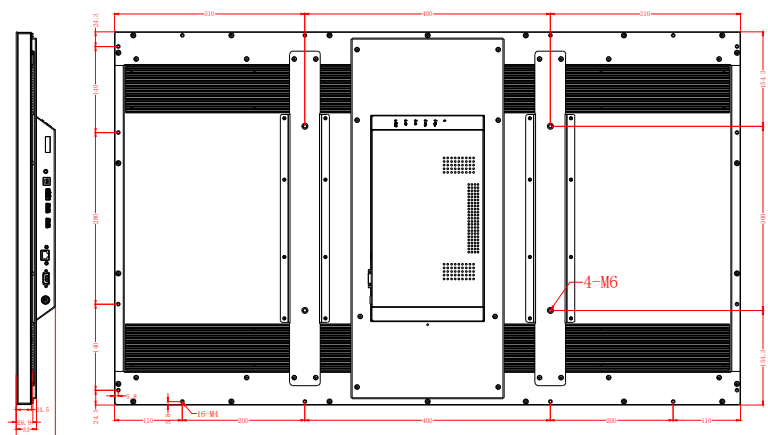

External Connectors	
Video	2x HDMI 2.0 (incl. HDCP)
	1x DP 1.2
Audio	1x Headphone output
Touch Connector	1x USB
Connectors	1x Serial (for controller)
	1x RJ45 (IR)
	1x 24V DC-In

Touch Panel	
Touch Technology	Projected Capacitive 10-point Multitouch
Touch Panel Drivers	Windows; Linux; Mac; Android
Touch Life (Contacts)	Unlimited
Surface Hardness	7H
Surface Treatment	Anti glare (chemical strengthening)

Operation / Mechanical	
Operating Temperature (°C)	-10 ~ +60
Humidity Range (RH)	10% - 90%
Net weight (kg)	23.00
Gross weight (kg)	35.00 (incl. cartonage)
Housing material (open frame)	Aluminum
Housing (mm) L × W × H	1020.0 × 608.5 × 63.5
Cut-out required (mm) L × H	1006.0 × 594.0
Amount of clamps required	N/A
(optional) Tape length required (mm)	3220.0 (2× 1016.0 + 2× 594.0)
(optional) Amount of glue required (ml)	16.10
Mounting	VESA 400×300

Power	
Power Supply	100-240V ACDC active switching; 24V DC-Out
Working Power (V)	24
Power Consumption (W)	137
Stand-By Consumption (W)	<1

Included in the Delivery	
Power Supply (see Power section)	
Short Installation Manual	
HDMI Cable	
USB Cable	

Tolerance: ± 1mm

Errata and technical modifications reserved

Corporate Headquarters

faytech AG
Bischhäuser Aue 10
37213 Witzenhausen
Germany

support@faytech.com
contact@faytech.com
www.faytech.com

China: +86 755 8958 0612
Germany: +49 5542 30374 10
USA: +1 646 205 3214
India: +91 11 49707436
Japan: +070 4127 5167