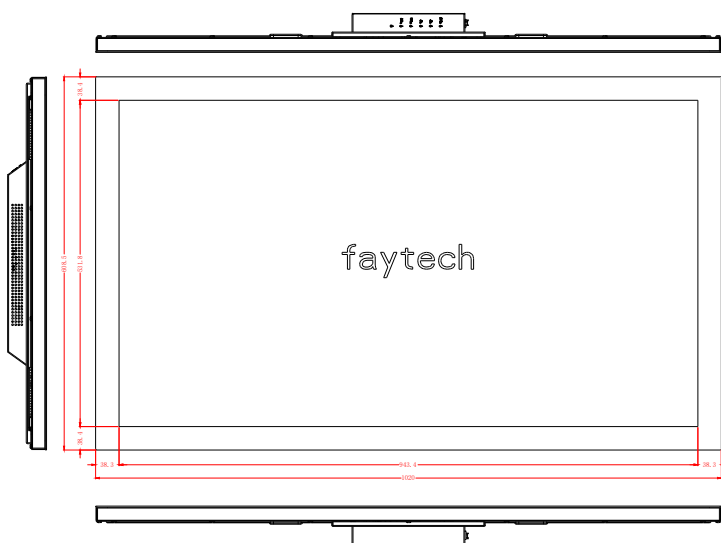

External Connectors	
Video	2x HDMI 2.0 (incl. HDCP)
	1x DP 1.2
Audio	1x Headphone output
Touch Connector	1x USB
Connectors	1x Serial (for controller)
	1x RJ45 (IR)
	1x 24V DC-In

Touch Panel	
Touch Technology	Projected Capacitive 10-point Multitouch
Touch Panel Drivers	Windows; Linux; Mac; Android
Touch Life (Contacts)	Unlimited
Surface Hardness	7H
Surface Treatment	Anti glare (chemical strengthening)

Operation / Mechanical	
Operating Temperature (°C)	-10 ~ +60
Humidity Range (RH)	10% - 90%
Net weight (kg)	23.00
Gross weight (kg)	35.00 (incl. cartonage)
Housing material (open frame)	Aluminum
Housing (mm) L × W × H	1020.0 × 608.5 × 63.5
Cut-out required (mm) L × H	1006.0 × 594.0
Amount of clamps required	N/A
(optional) Tape length required (mm)	3220.0 (2× 1016.0 + 2× 594.0)
(optional) Amount of glue required (ml)	16.10
Mounting	VESA 400×300

Power	
Power Supply	100-240V ACDC active switching; 24V DC-Out
Working Power (V)	24
Power Consumption (W)	137
Stand-By Consumption (W)	<1

Included in the Delivery	
Power Supply (see Power section)	
Short Installation Manual	
HDMI Cable	
USB Cable	

Tolerance: ± 1mm

Errata and technical modifications reserved

Corporate Headquarters

faytech AG
Bischhäuser Aue 10
37213 Witzenhausen
Germany

support@faytech.com
contact@faytech.com
www.faytech.com

China: +86 755 8958 0612
Germany: +49 5542 30374 10
USA: +1 646 205 3214
India: +91 11 49707436
Japan: +070 4127 5167