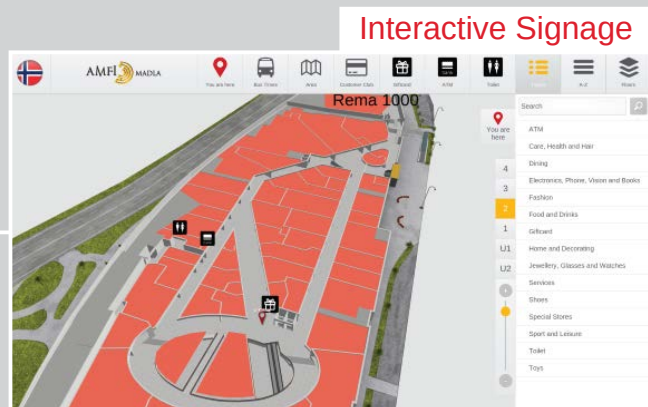

# The faytech Kiosk Software App

Select Website

Select zoom & Orientation

Select refresh rate

Select screen mode

Select the URL to load on start-up.

Select the zoom and orientation of the page on start-up.

Select the refresh rate of the webpage. (everytime the device boots or at regular intervals)

Enables you to show or hide the search bar

**Zoom value in %**

- 50%
- 80%
- 100%
- 150%
- 200%

**Refresh attempt intervals after boot-up (sec)**

**Enable / Disable Permanent Auto-refresh**

**select refresh rate of web content (min) if enabled**

**Orientation**

Portrait

Landscape

This software allows you to turn your device into a **kiosk information display**, **way-finder**, **interactive digital signage solution**, **POS (point-of-sale)**, **Human Machine Interface solutions** or any similar application for public or private use!

## Kiosk Information Display / Way-finder

With this application, you can easily implement your hardware device as an **information display** or **way-finder**, either interactive or static.

It allows you to present your **venue**, **shopping mall**, **building** or **company** the way you wish using easy-to-manage web content!